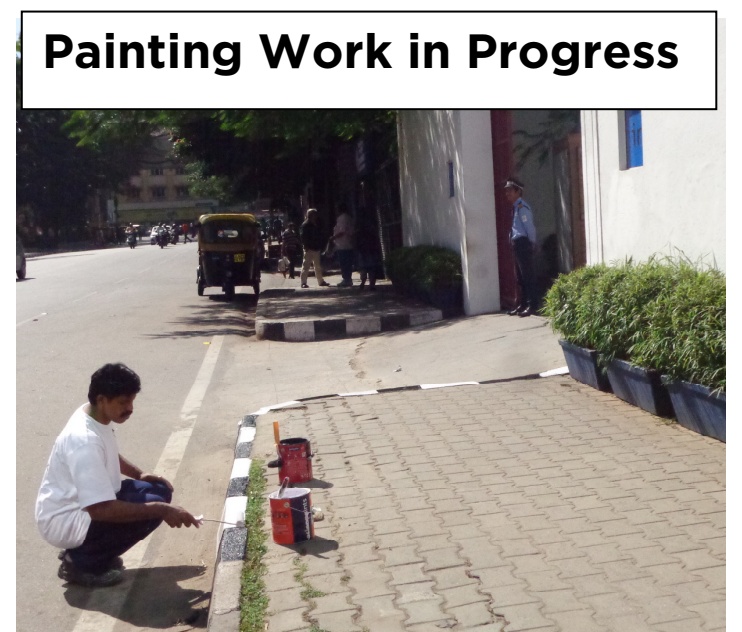

Swaachh Bharaat Abhiyan

Date : 1st December 2014

Objective - To inaugurate the cleanliness drive.

Minutes of the cleanliness drive.

- The team of 20 people gathered at the premise at sharp 10.00am.
- The team started cleaning the front area of the hotel and the surroundings.
- Painting work was also done by the team.